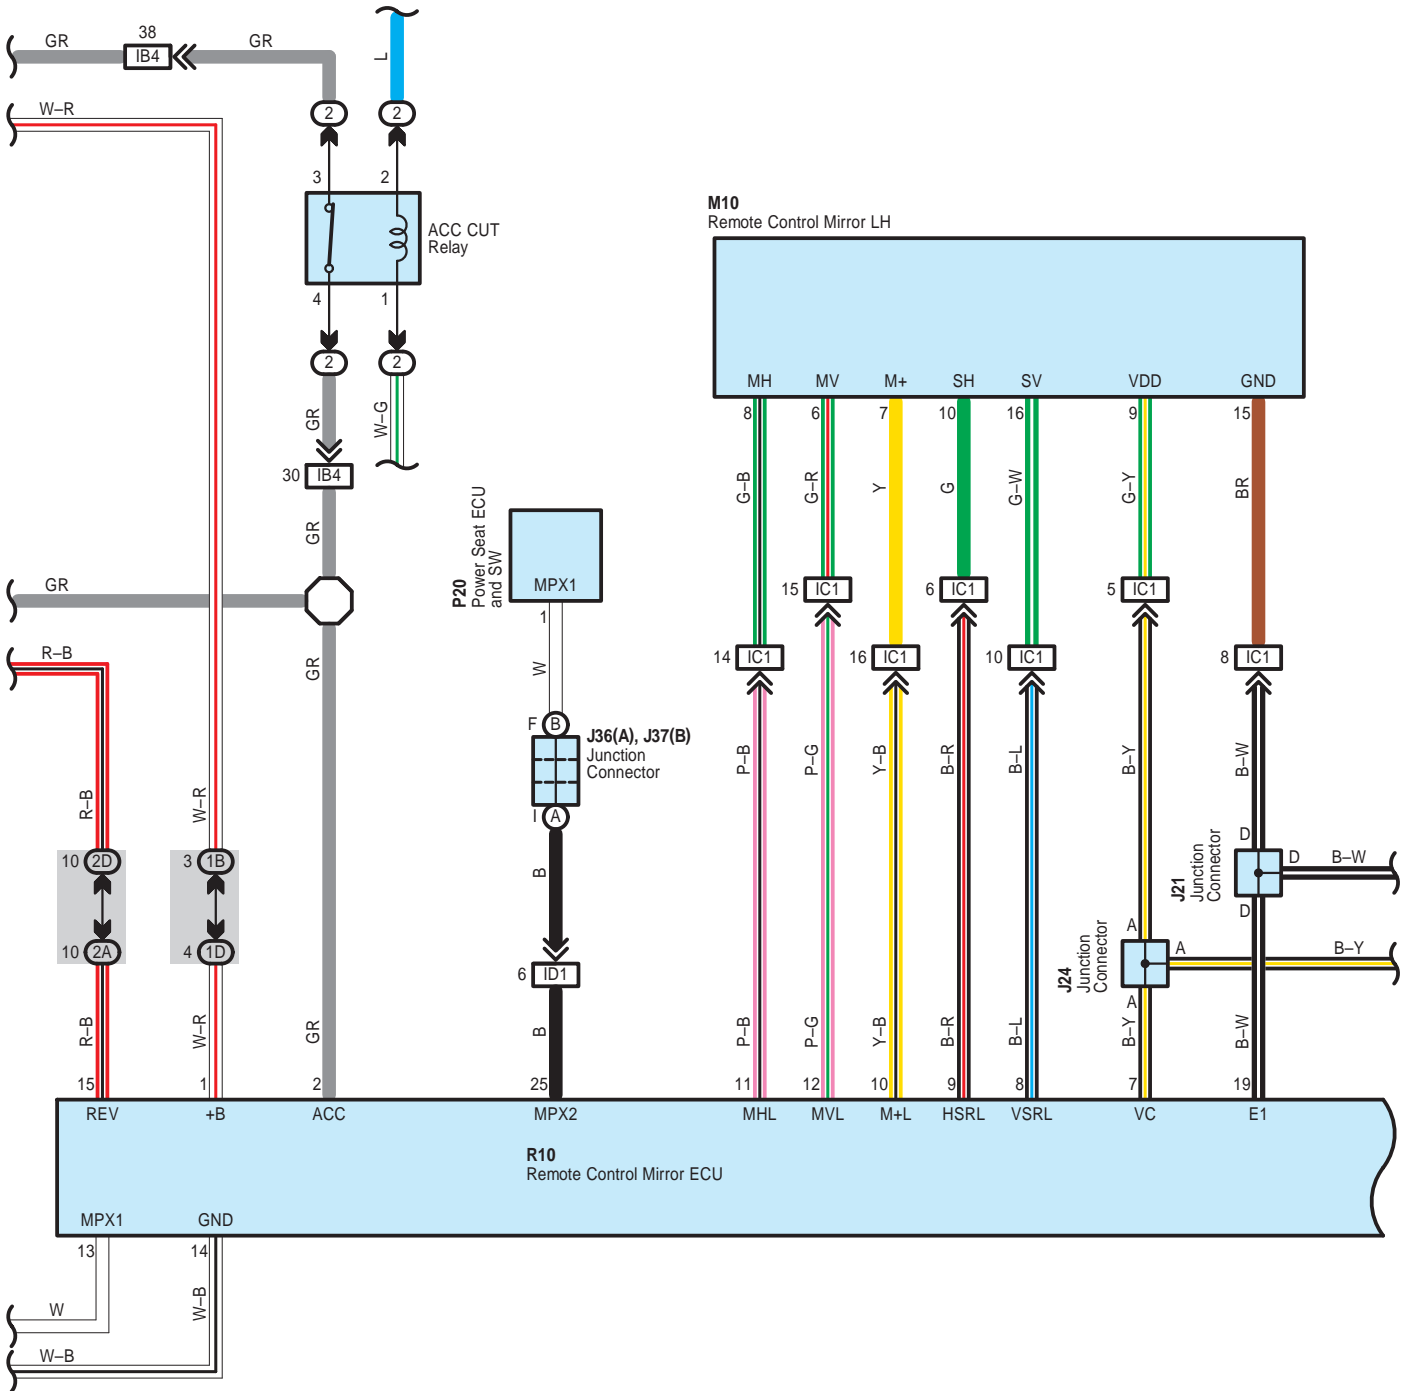

Remote Control Mirror

Remote Control Mirror

Remote Control Mirror

B 3
White

B 4
White

B 5
White

D 4
Gray

D 12
Black

Remote Control Mirror

R 10
White

R 11
White

T 6
White

1B
Black

1D
Black

2A
White

2D
Black

2E
White

1B
White

1E
White

1H
White

1K
White

1L
White

BA1
Gray

Remote Control Mirror

IB4
White

IC1
Gray

IC2
White

ID1
Blue

IH1
White

IO1
White

IQ2
Gray