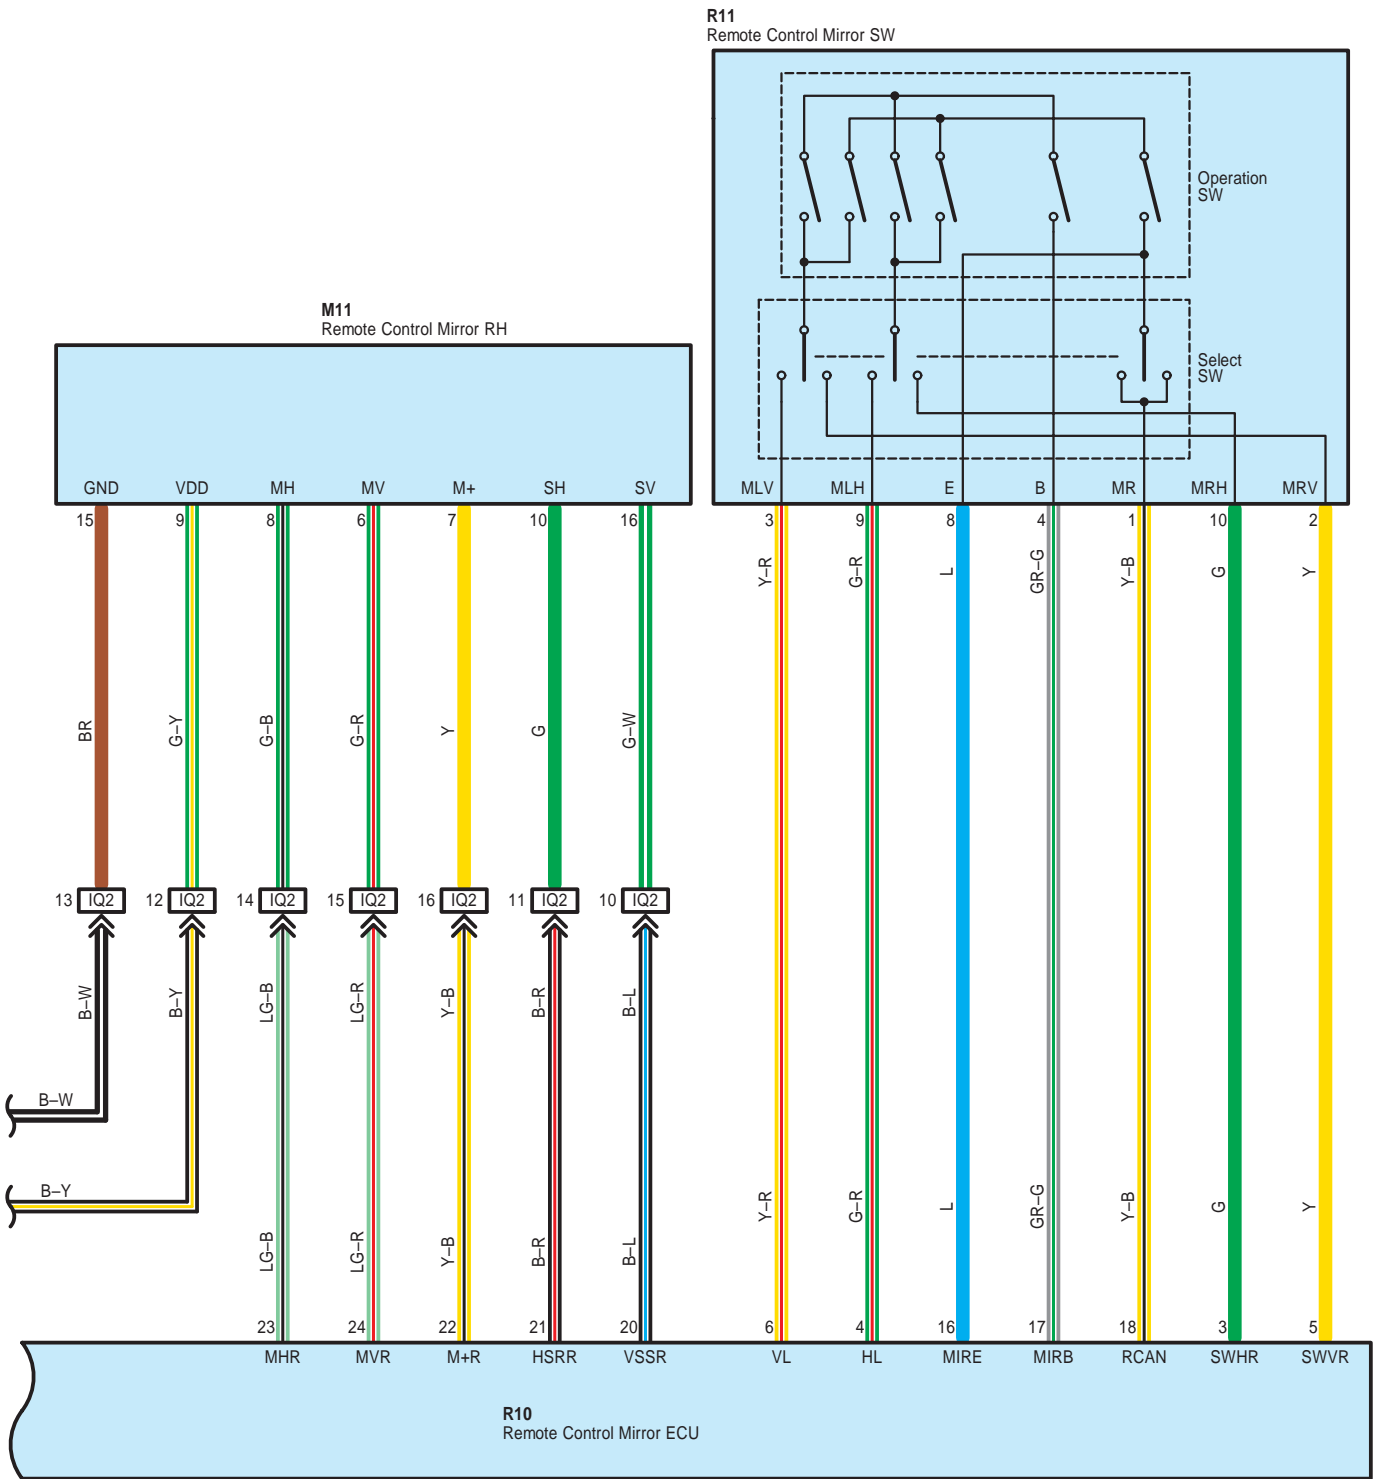

Remote Control Mirror

Remote Control Mirror

Remote Control Mirror

B 3
White

B 4
White

B 5
White

D 4
Gray

D 12
Black

Remote Control Mirror

R 10
White

R 11
White

T 6
White

1B
Black

1D
Black

2A
White

2D
Black

2E
White

1B
White

1E
White

1H
White

1K
White

1L
White

BA1
Gray

Remote Control Mirror

IB4
White

IC1
Gray

IC2
White

ID1
Blue

IH1
White

IO1
White

IQ2
Gray